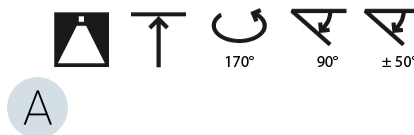

GENERAL

Series: Sign Diva Dancer
Subseries: Sign Diva Dancer
Partner: Prolicht
Division: Architectural
Installation: Suspension
Product Type: Pendant
Mounting Location: Ceiling
Light Distribution: Adjustable

PHYSICAL

Shape: Round
Diameter (mm): 400
Diameter (in): 15 3/4"
Height (mm): 1620
Height (in): 63 3/4"
Weight (kg): 4.5
Weight (lbs): 9.9
Diffuser: PMMA - Opal / Micro-Prism / Sparkling Secret / Vintage Industrial
Fixture Finish: SSR / BKV / CWI / CRY / HAB / UFT / ITA / RUA / FTG / MYG / LOD / PUS / FRO / FUP / KIA / POP / BLS / SPG / MEY / GOH / CHC / COM / ABZ / JAG / OBR / MOS / ROR
Fixture Material: PMMA / Extruded Aluminum / Steel

ELECTRICAL

Lamp Type: LED (Zhaga Standard)
Input Wattage (W): 19.8
Total Output Wattage (W): 18
Dimming: Tri-Mode (Non-Dimming and Phase Dimming (120Vac only) and 0-10V Dimming)
Driver Included: Yes
Driver Location: Integrated
Driver Type: Constant Current - Universal
Driver Class: Class 2
Input Voltage (V): 120 - 277
Constant Current (MA): 500

LED

Color Temperature (°K): 2700 / 3000 / 3500 / 4000
Max. Delivered Lumen (lm): 1807 / 1943 / 1951 / 1991
Nominal Lumen (lm): 2250 / 2420 / 2430 / 2480
CRI: >90 CRI
Lamp Life (hrs): 50000

OPTICAL

Adjustability: Rotational Canopy 170°; Tilting Canopy ±50°; Tilting Head ±90°

RATINGS AND CERTIFICATIONS

Certified By: Certified for North American Standards
IP rating: IP20