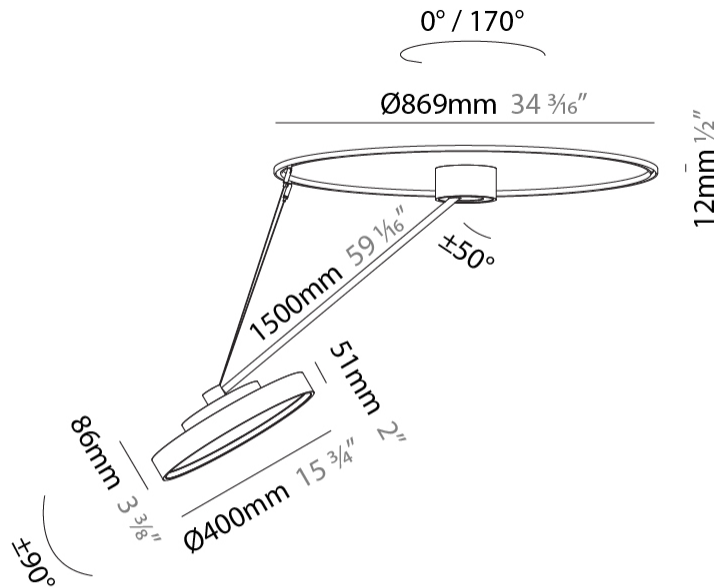

GENERAL

Series: Sign Diva Dancer
Subseries: Sign Diva Dancer
Partner: Prolicht
Division: Architectural
Installation: Suspension
Product Type: Pendant
Mounting Location: Ceiling
Light Distribution: Adjustable

PHYSICAL

Shape: Round
Diameter (mm): 400
Diameter (in): 15 3/4"
Height (mm): 1620
Height (in): 63 3/4"
Weight (kg): 4.5
Weight (lbs): 9.9
Diffuser: PMMA - Opal / Micro-Prism / Sparkling Secret / Vintage Industrial
Fixture Finish: SSR / BKV / CWI / CRY / HAB / UFT / ITA / RUA / FTG / MYG / LOD / PUS / FRO / FUP / KIA / POP / BLS / SPG / MEY / GOH / CHC / COM / ABZ / JAG / OBR / MOS / ROR
Fixture Material: PMMA / Extruded Aluminum / Steel

ELECTRICAL

Lamp Type: LED (Zhaga Standard)
Input Wattage (W): 19.8
Total Output Wattage (W): 18
Dimming: Tri-Mode (Non-Dimming and Phase Dimming (120Vac only) and 0-10V Dimming)
Driver Included: Yes
Driver Location: Integrated
Driver Type: Constant Current - Universal
Driver Class: Class 2
Input Voltage (V): 120 - 277
Constant Current (MA): 500

LED

Color Temperature (°K): 2700 / 3000 / 3500 / 4000
Max. Delivered Lumen (lm): 1807 / 1943 / 1951 / 1991
Nominal Lumen (lm): 2250 / 2420 / 2430 / 2480
CRI: >90 CRI
Lamp Life (hrs): 50000

OPTICAL

Adjustability: Rotational Canopy 170°; Tilting Canopy ±50°; Tilting Head ±90°

RATINGS AND CERTIFICATIONS

Certified By: Certified for North American Standards
IP rating: IP20