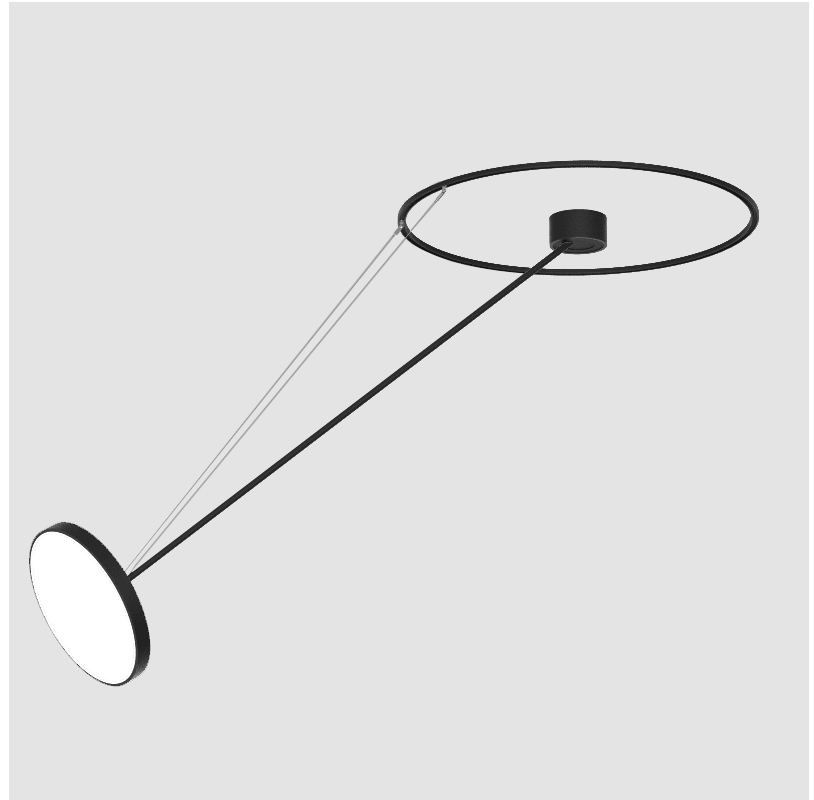

GENERAL

Series: Sign Diva Dancer
Subseries: Sign Diva Dancer
Partner: Prolicht
Division: Architectural
Installation: Suspension
Product Type: Pendant
Mounting Location: Ceiling
Light Distribution: Adjustable

PHYSICAL

Shape: Round
Diameter (mm): 400
Diameter (in): 15 3/4"
Height (mm): 1620
Height (in): 63 3/4"
Weight (kg): 4.5
Weight (lbs): 9.9
Diffuser: PMMA - Opal / Micro-Prism / Sparkling Secret / Vintage Industrial
Fixture Finish: SSR / BKV / CWI / CRY / HAB / UFT / ITA / RUA / FTG / MYG / LOD / PUS / FRO / FUP / KIA / POP / BLS / SPG / MEY / GOH / CHC / COM / ABZ / JAG / OBR / MOS / ROR
Fixture Material: PMMA / Extruded Aluminum / Steel

ELECTRICAL

Lamp Type: LED (Zhaga Standard)
Input Wattage (W): 19.8
Total Output Wattage (W): 18
Dimming: Tri-Mode (Non-Dimming and Phase Dimming (120Vac only) and 0-10V Dimming)
Driver Included: Yes
Driver Location: Integrated
Driver Type: Constant Current - Universal
Driver Class: Class 2
Input Voltage (V): 120 - 277
Constant Current (MA): 500

LED

Color Temperature (°K): 2700 / 3000 / 3500 / 4000
Max. Delivered Lumen (lm): 1807 / 1943 / 1951 / 1991
Nominal Lumen (lm): 2250 / 2420 / 2430 / 2480
CRI: >90 CRI
Lamp Life (hrs): 50000

OPTICAL

Adjustability: Rotational Canopy 170°; Tilting Canopy ±50°; Tilting Head ±90°

RATINGS AND CERTIFICATIONS

Certified By: Certified for North American Standards
IP rating: IP20